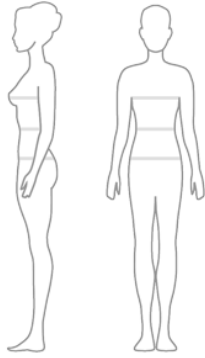

SIZE CHART

WOMEN

MEN

INCHES | [CM](#)

Size	AUS/UK Size	Bust	Waist	Hips
00	2	29"	22"	33"
0	4	30"	23"	34"
2/XS	6	31.5"	24"	35"
4/S	8	33"	25.5"	36.5"
6/M	10	34.5"	27"	38"
8/L	12	36.5"	29"	40"
10/XL	14	38.5"	31"	42"
12	16	40.5"	33"	44"

BUST

Measure the fullest part of your bust

WAIST

Measure around the narrowest part of your natural waist

HIPS

Stand with your heels together and measure around the fullest part of your hips